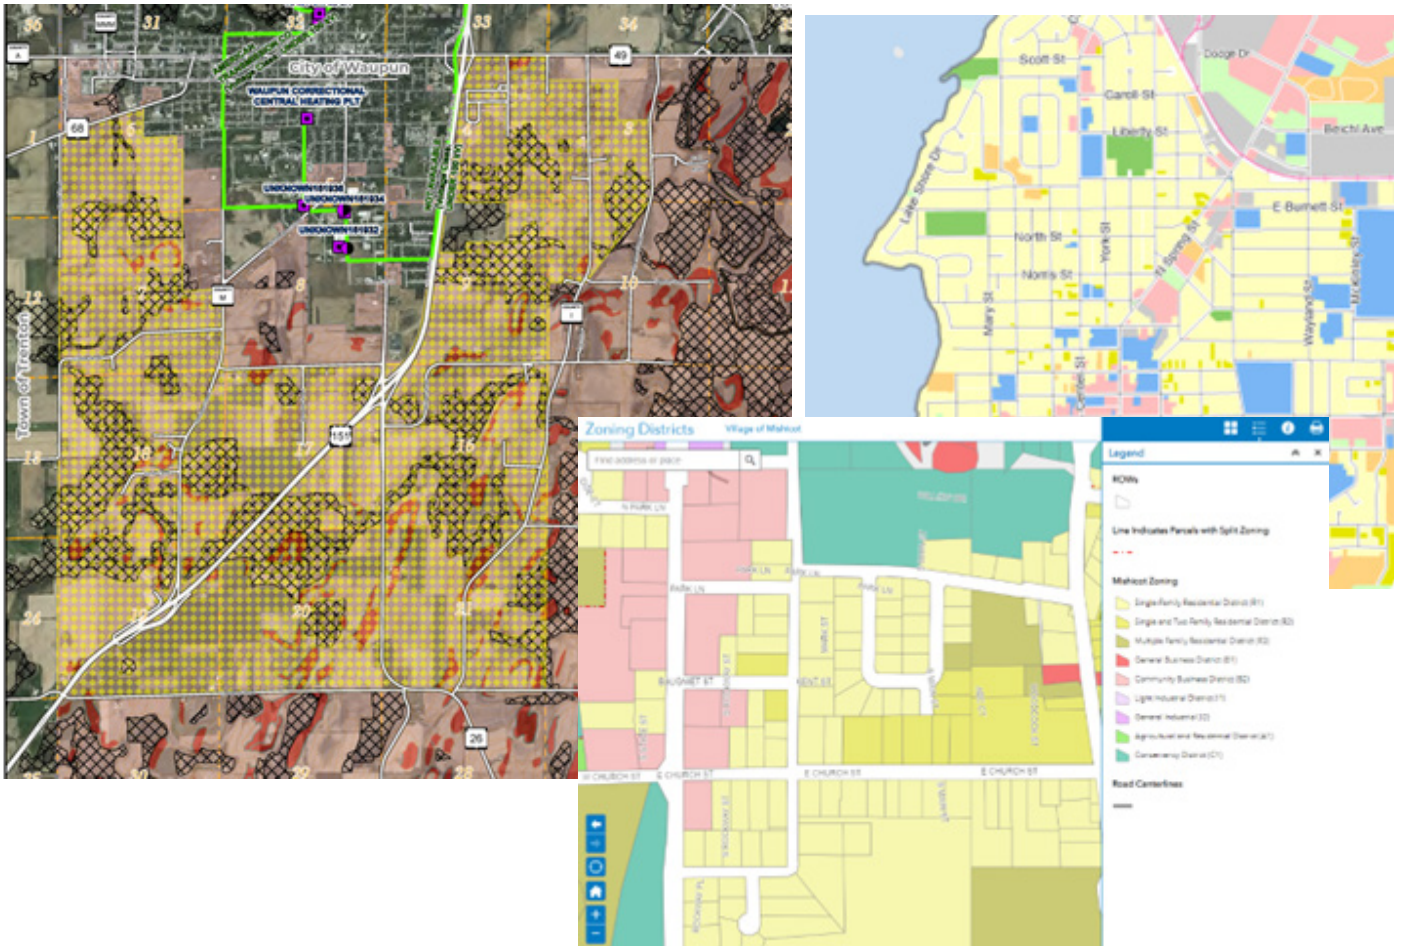

Geographic Information Services (GIS) SERVICES

Service Overview

Cedar Corporation provides innovative GIS-based solutions to provide stunning products, effective community solutions, and data analysis to inform planning and management decisions. Our solutions provide opportunities to link in field data to an online GIS management system.

Expertise

- Custom map design and printing
- Asset Database Management
- Utility System Mapping
- Online Maps and Applications
- Mobile Field Applications
- Land Use Inventories
- Zoning Map Updates
- Spatial Analysis
- Cemetery Mapping
- Solar Suitability Assessment Mapping