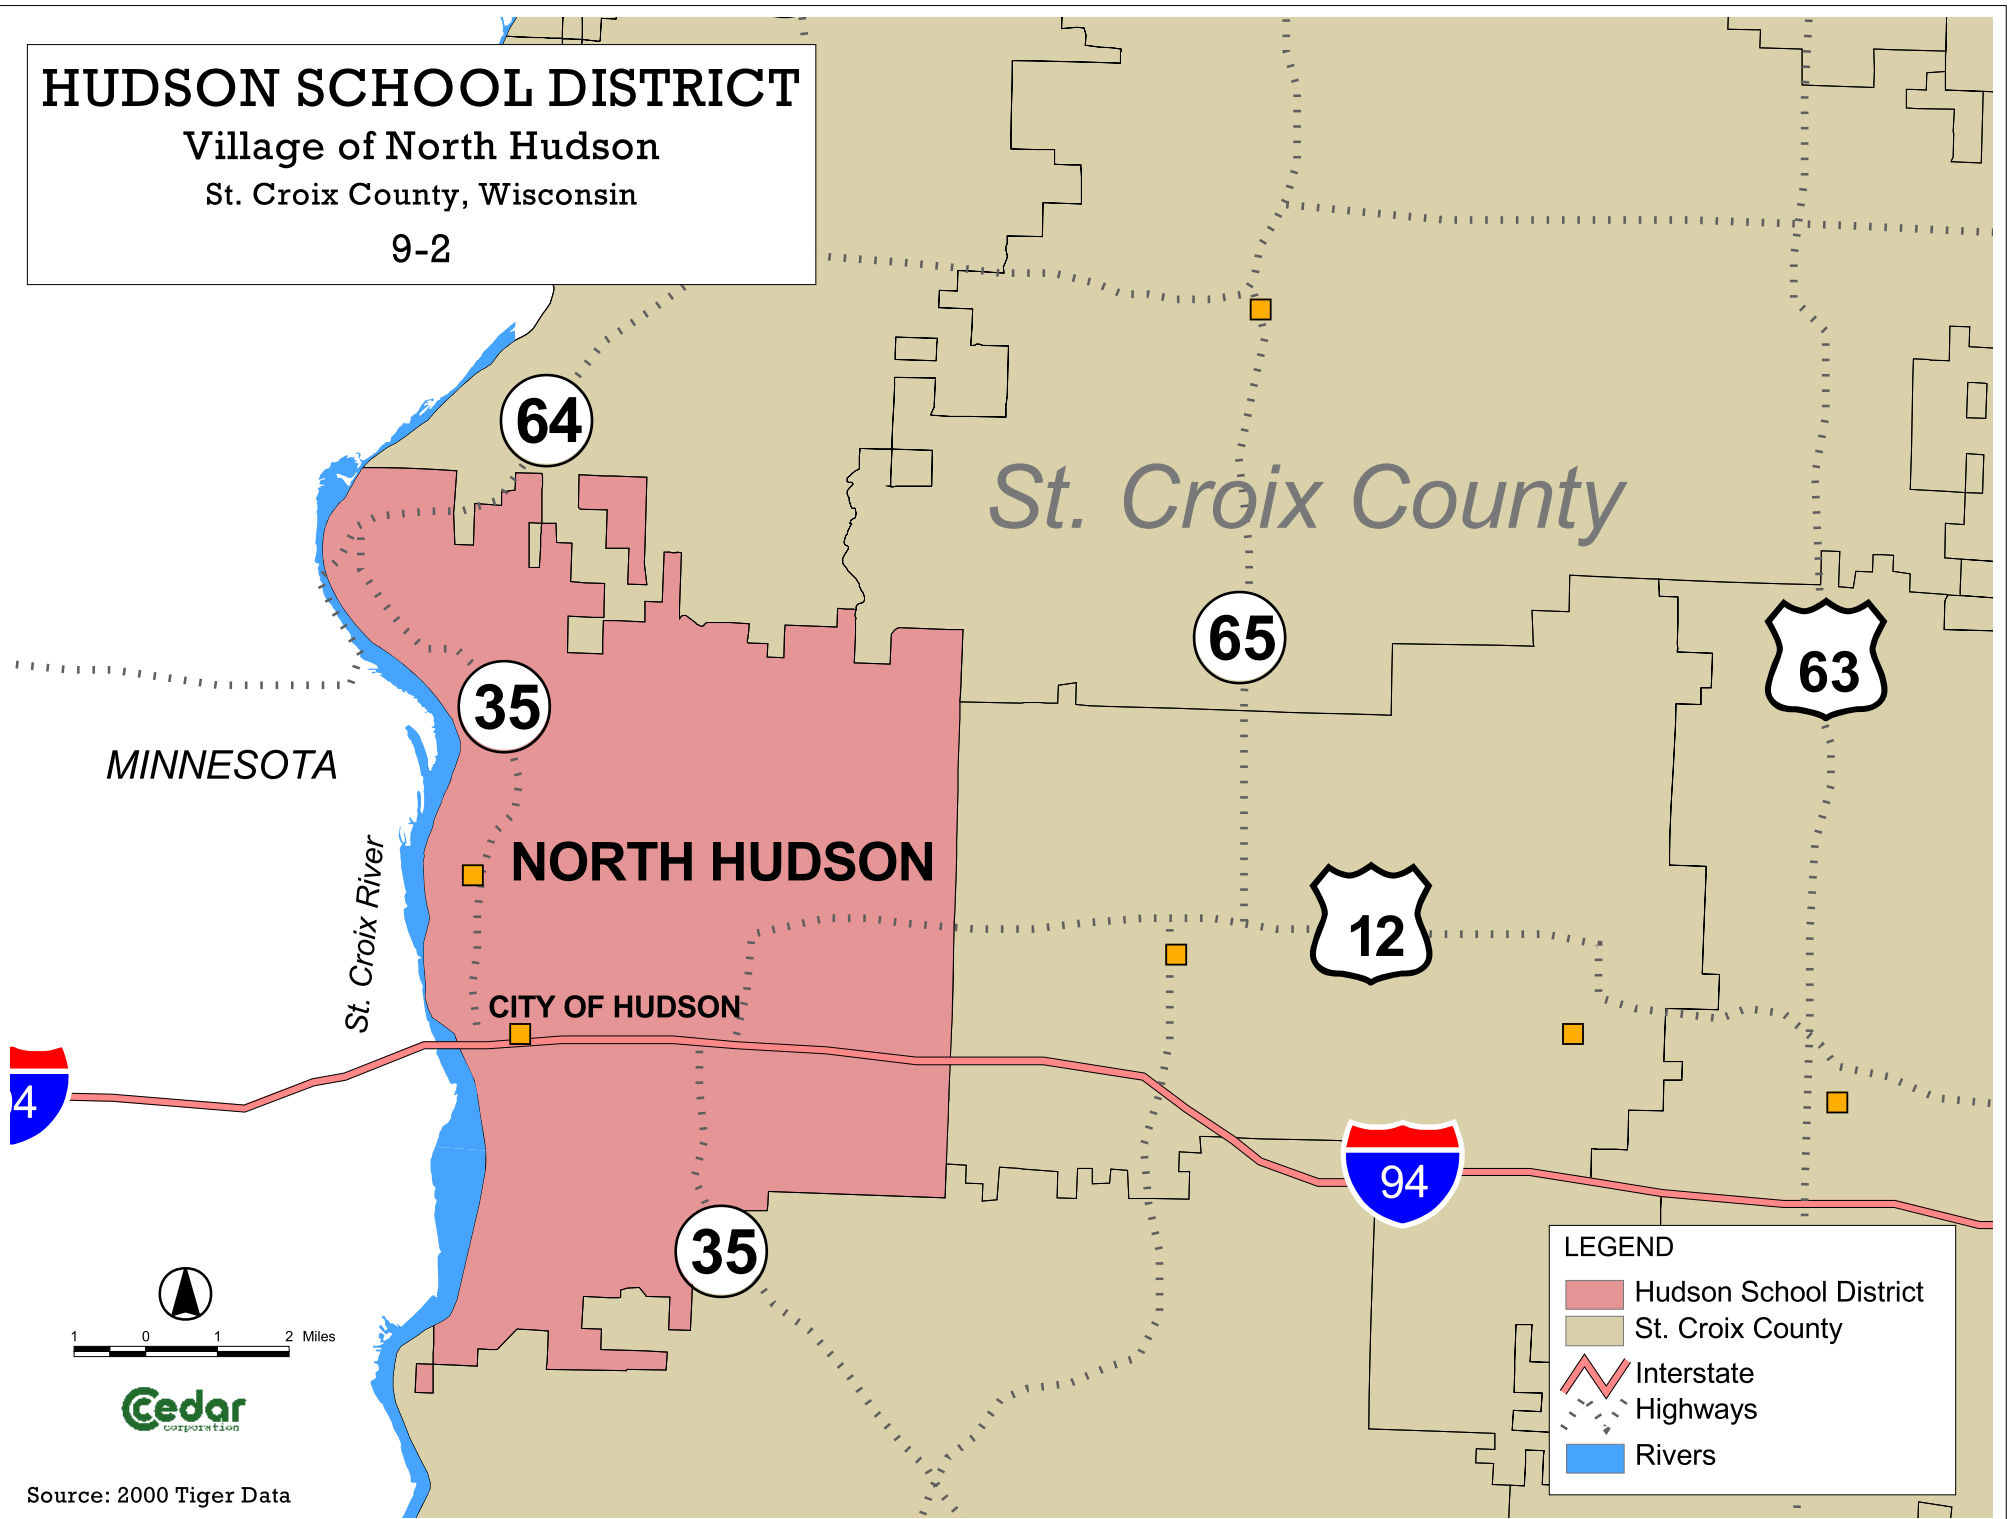

HUDSON SCHOOL DISTRICT

Village of North Hudson

St. Croix County, Wisconsin

9-2

MINNESOTA

St. Croix County

NORTH HUDSON

CITY OF HUDSON

LEGEND

- Hudson School District
- St. Croix County
- Interstate
- Highways
- Rivers

Source: 2000 Tiger Data