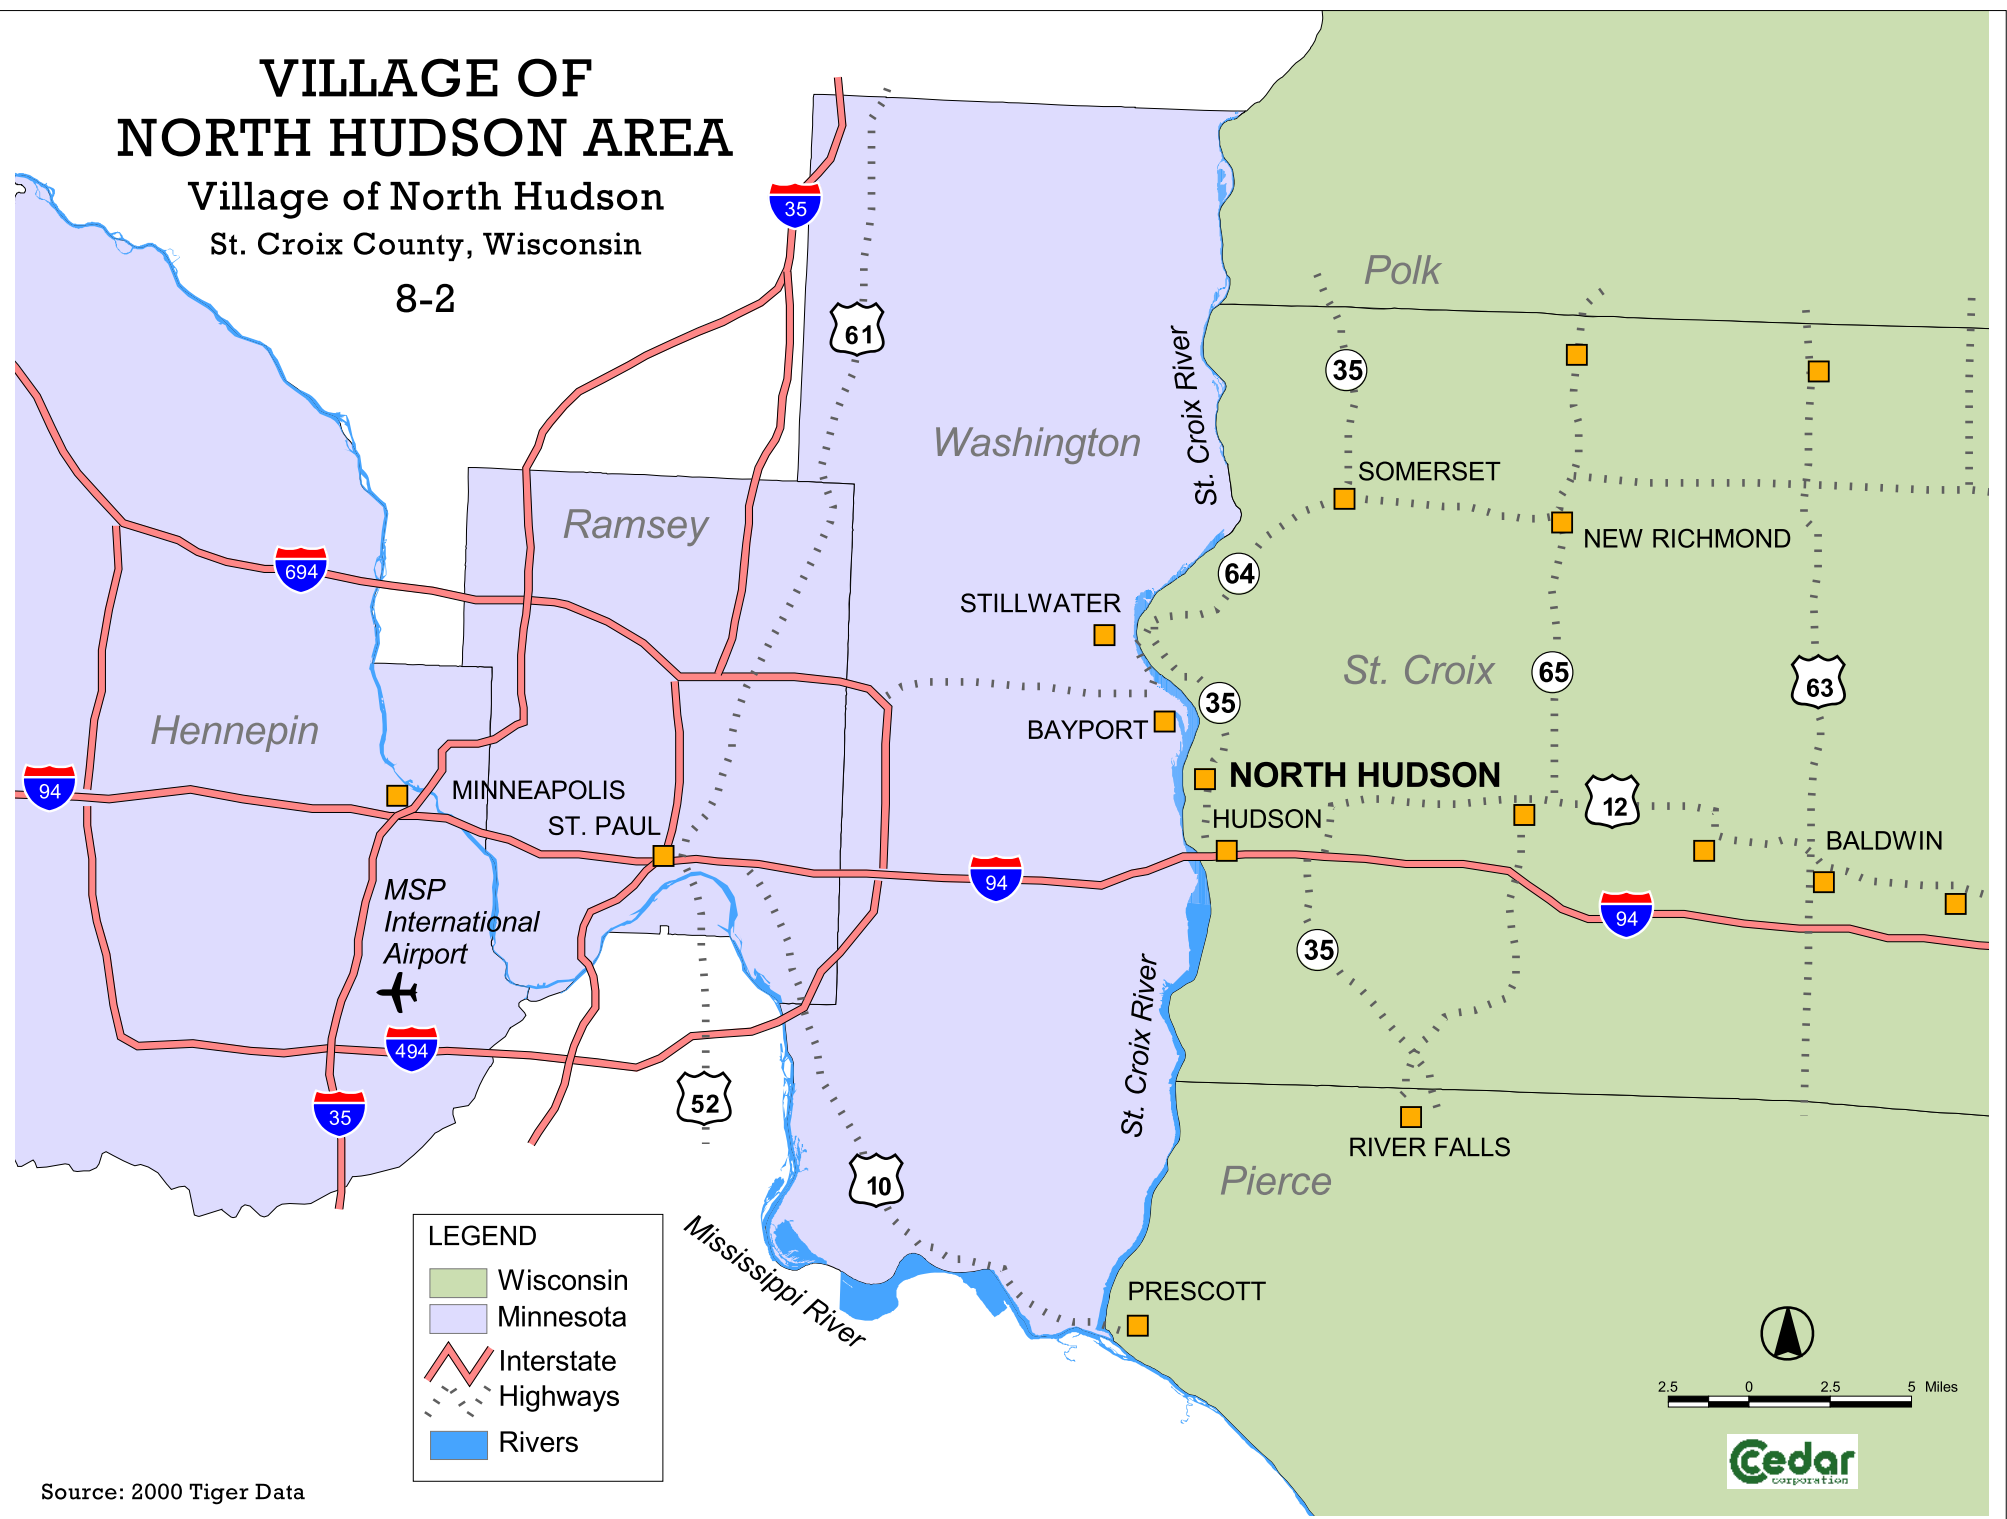

# VILLAGE OF NORTH HUDSON AREA

Village of North Hudson  
St. Croix County, Wisconsin

8-2

Source: 2000 Tiger Data