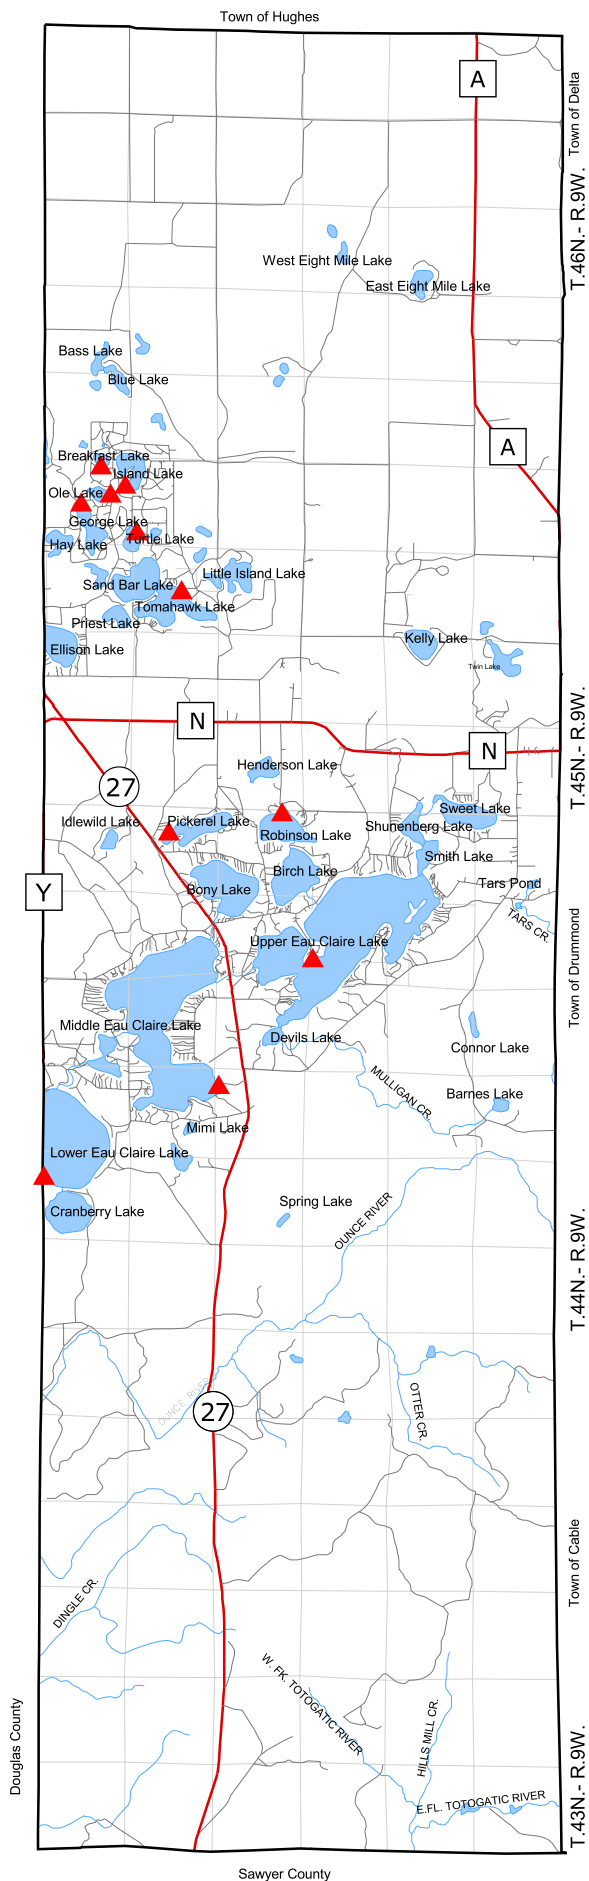

# BOAT LANDINGS

## TOWN OF BARNES

Bayfield County, Wisconsin  
Map 7-2

**LEGEND**

-  Boat Landings
-  Town Limits

**ROADS**

-  Town Roads
-  County/State Roads
-  Streams
-  Section Lines
-  Lakes

Source: Town of Barnes