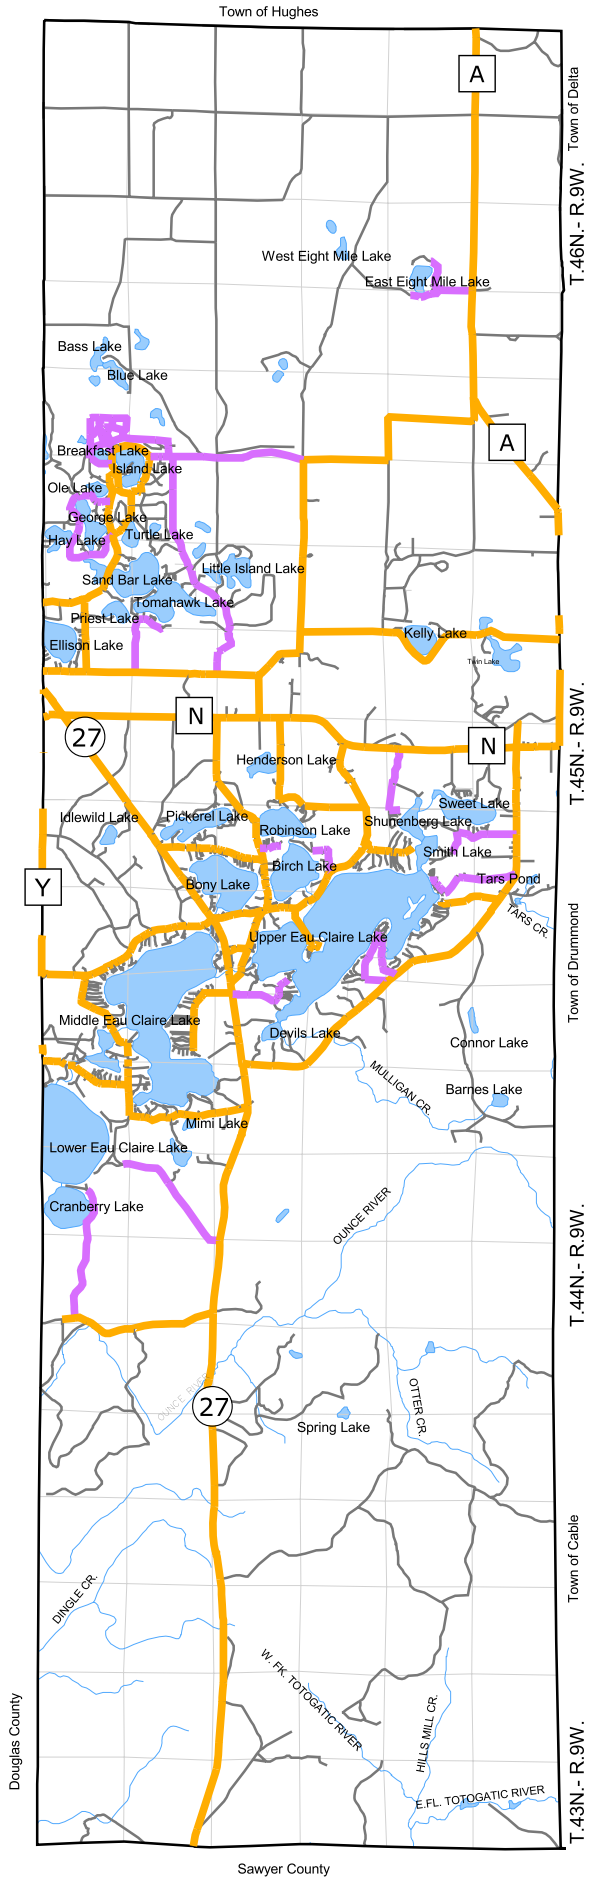

# ROAD SURFACES

TOWN OF BARNES  
Bayfield County, Wisconsin  
Map 6-1

## LEGEND

-  BLACKTOP
-  GRAVEL
-  SAND OR PRIVATE
-  Streams
-  Section Lines
-  Lakes

Source: Town Roads and Property Foreman