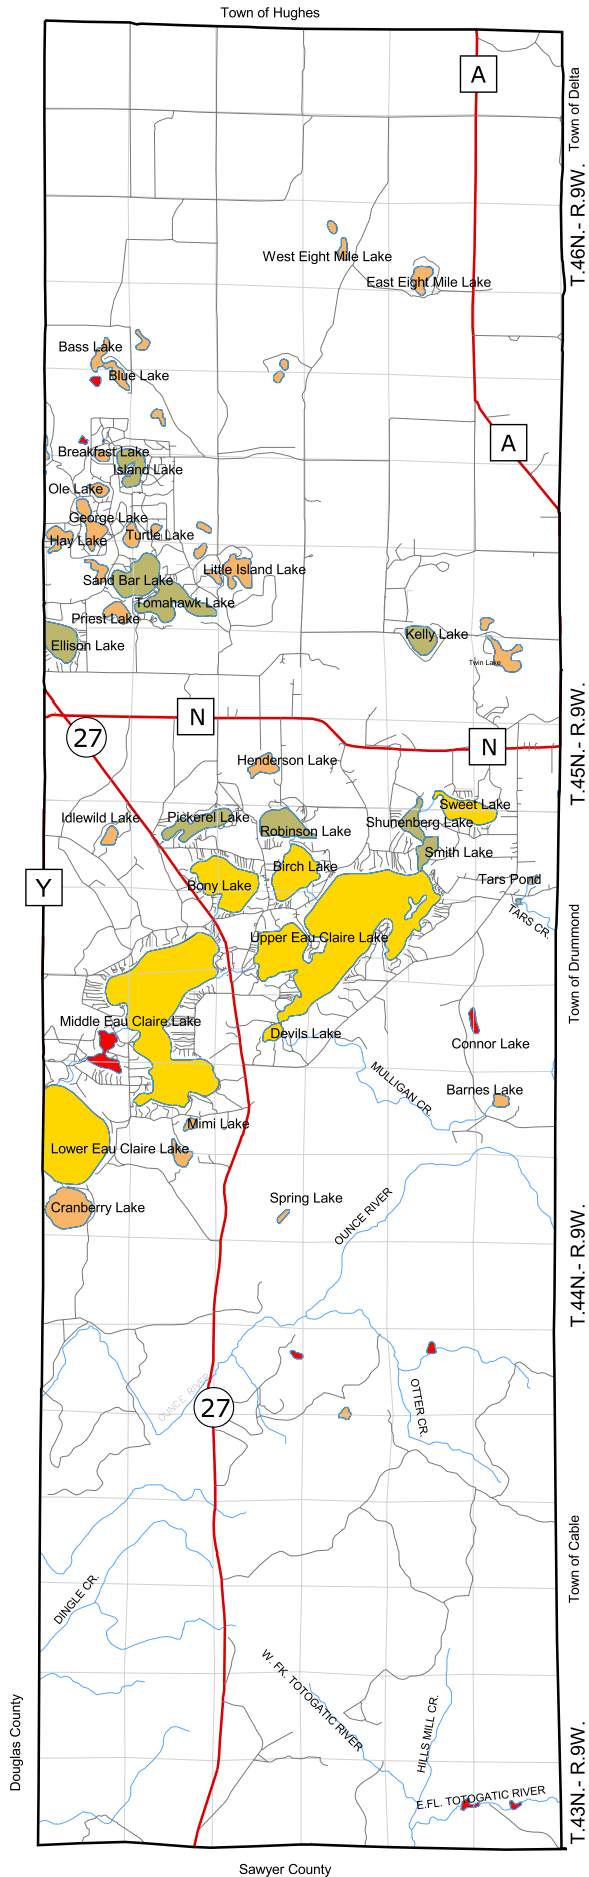

# LAKE CLASSIFICATIONS

TOWN OF BARNES  
 Bayfield County, Wisconsin  
 Map 3-4

**LEGEND**

Town Limits  
**ROADS**  
 Town Roads  
 County/State Roads  
 Streams  
 Section Lines  
**LAKE CLASSIFICATIONS**  
 Unknown  
 1  
 2  
 3  
 Lakes

\* Rivers connecting Class 1 lakes are considered Class 1.