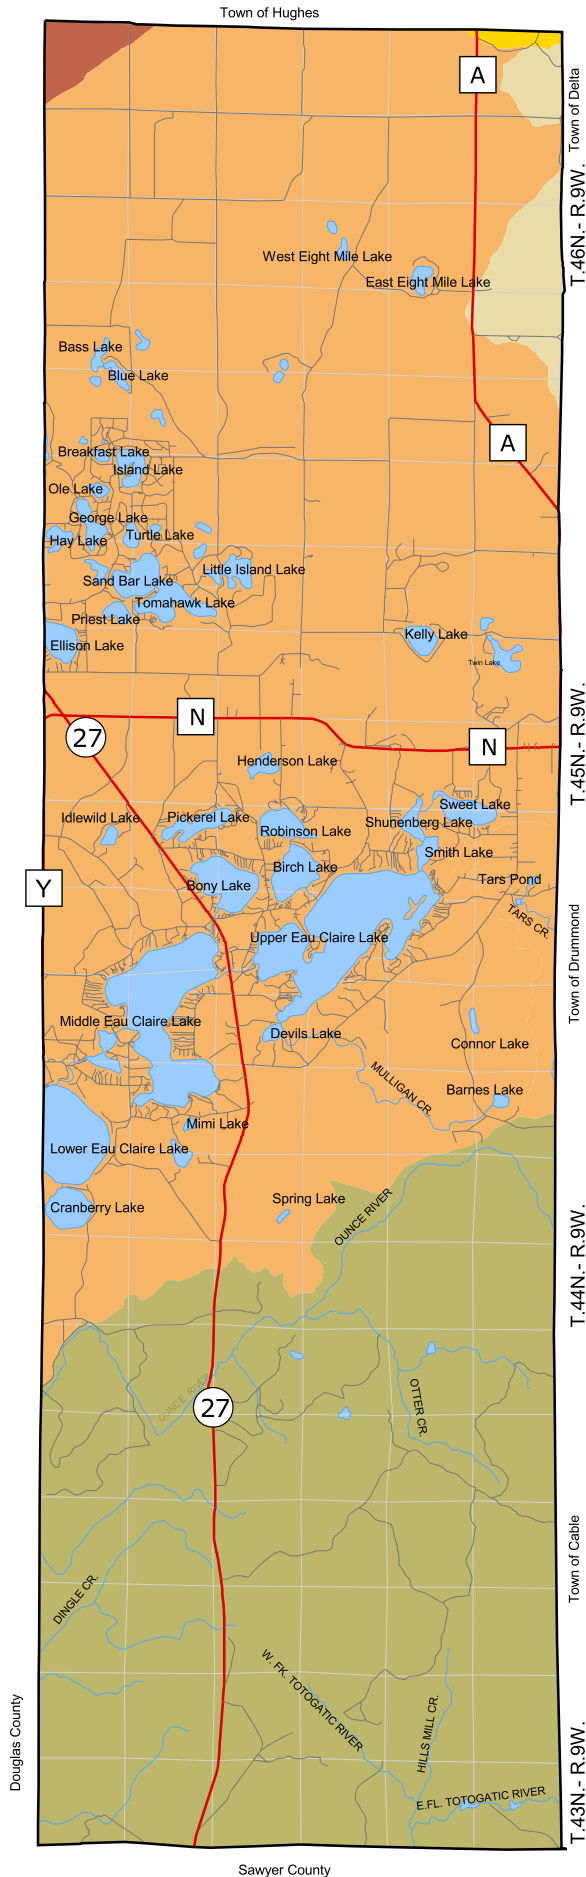

# WATERSHEDS

TOWN OF BARNES  
Bayfield County, Wisconsin

Map 2-6

**LEGEND**

- Town Limits
- ROADS**
- Town Roads
- County/State Roads
- Streams
- Section Lines
- Lakes
- WATERSHEDS**
- Bois Brule River
- Iron River
- Totogatic River
- Upper Saint Croix and Eau Claire Rivers
- White River